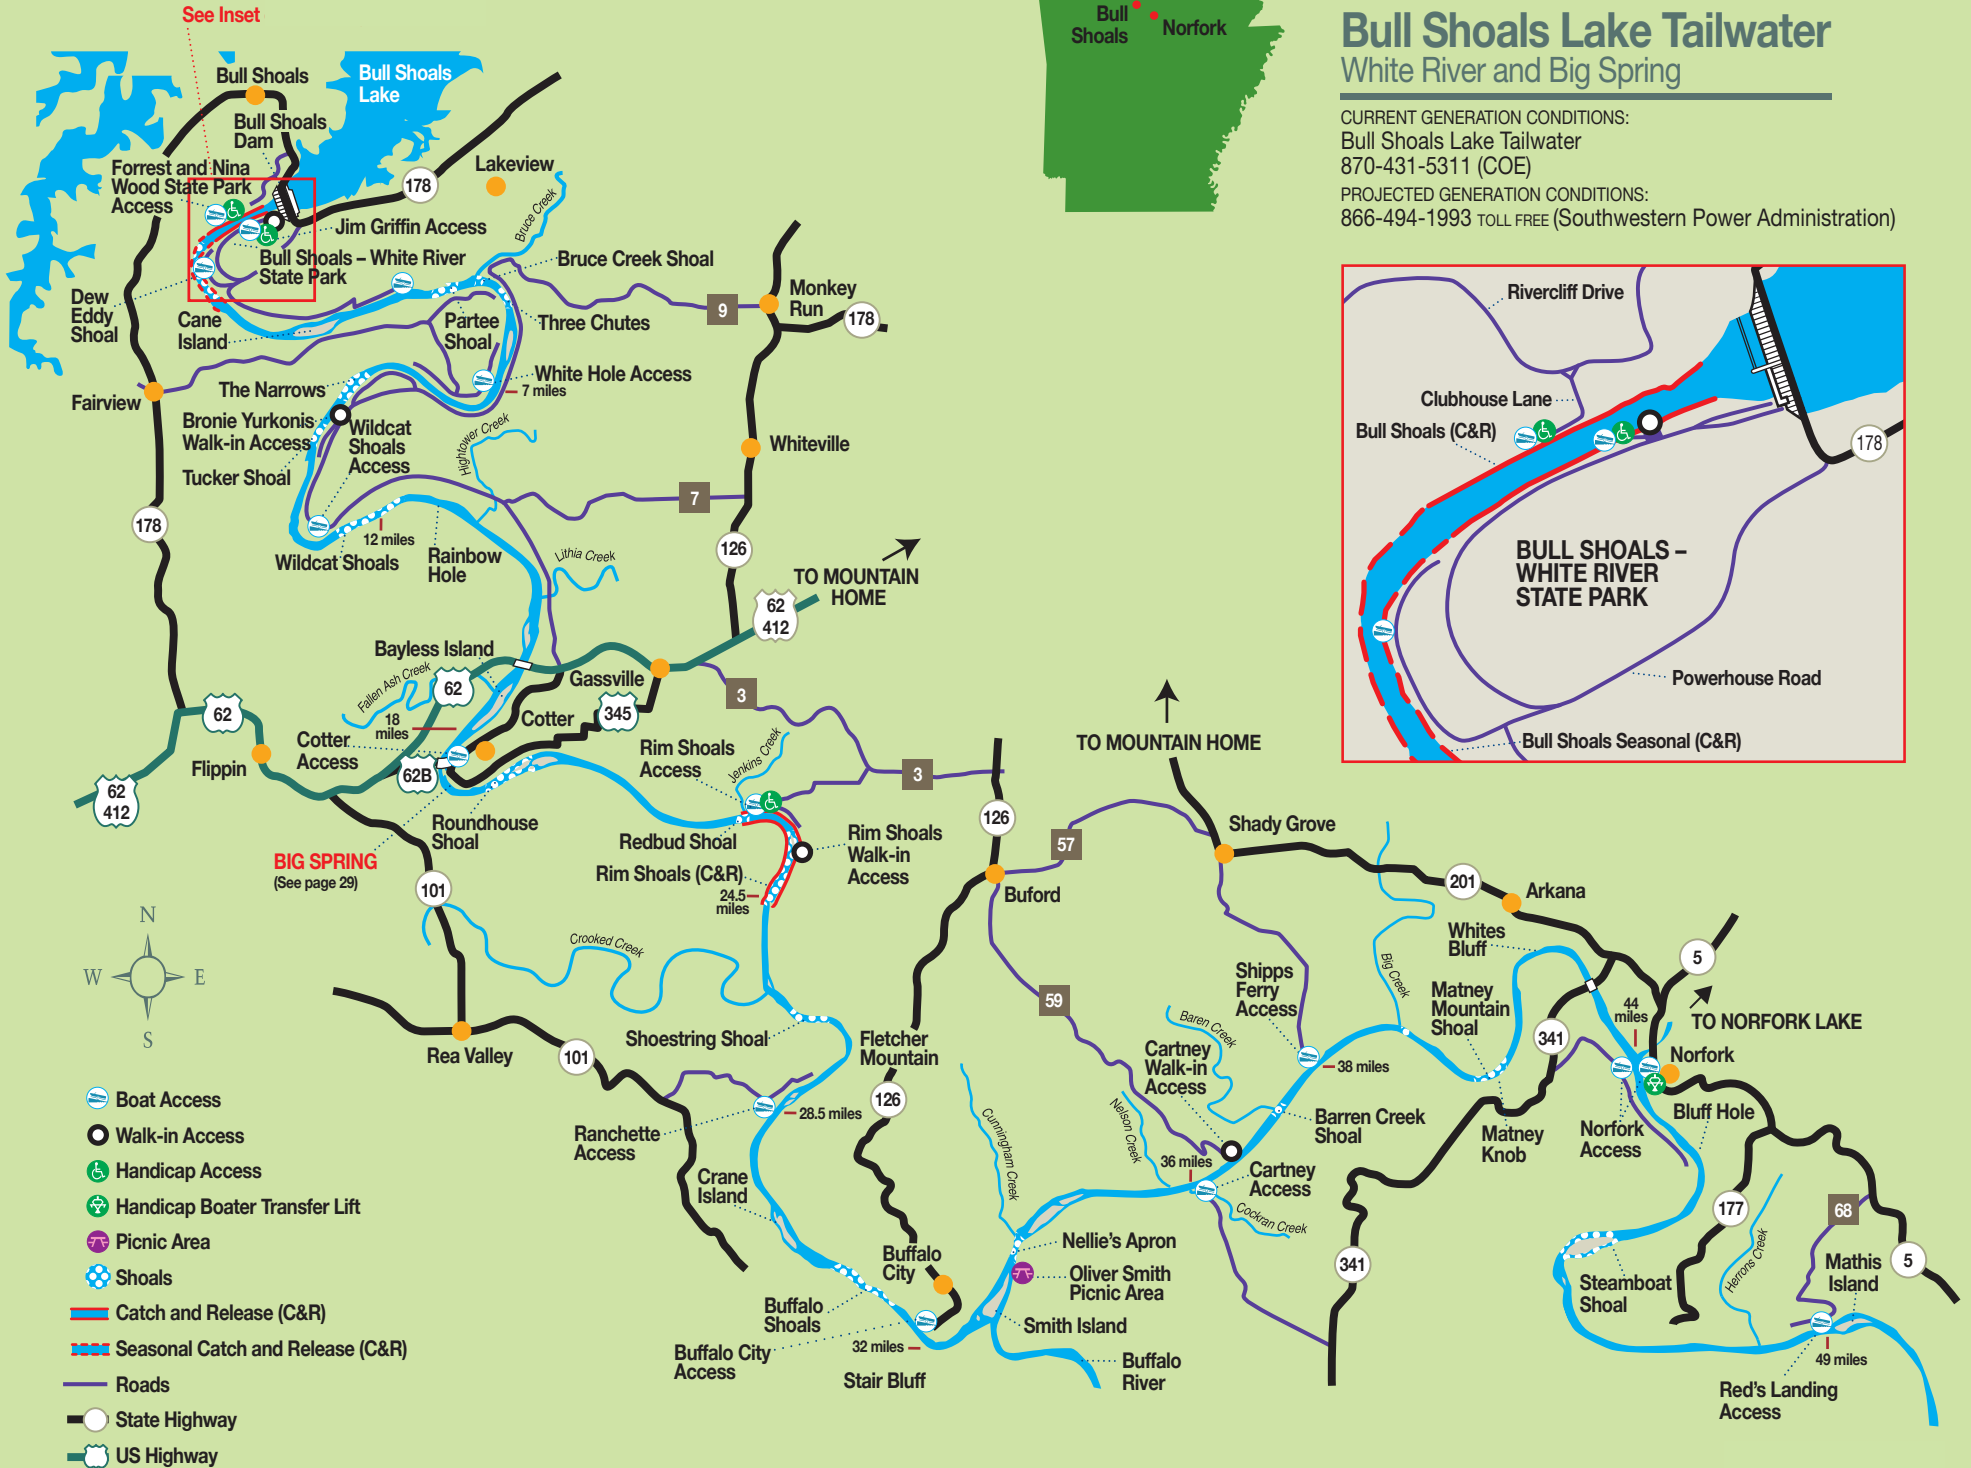

See Inset

Bull Shoals Lake Tailwater

White River and Big Spring

CURRENT GENERATION CONDITIONS:

Bull Shoals Lake Tailwater
870-431-5311 (COE)

PROJECTED GENERATION CONDITIONS:

866-494-1993 TOLL FREE (Southwestern Power Administration)

BIG SPRING
(See page 29)