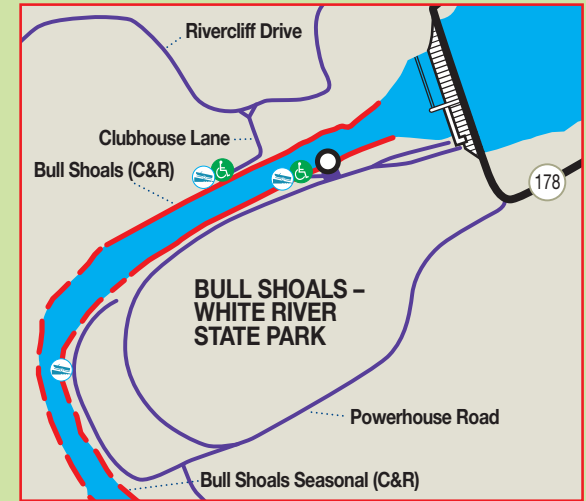

See Inset

Bull Shoals Lake Tailwater

White River and Big Spring

CURRENT GENERATION CONDITIONS:

Bull Shoals Lake Tailwater
870-431-5311 (COE)

PROJECTED GENERATION CONDITIONS:

866-494-1993 TOLL FREE (Southwestern Power Administration)

BIG SPRING
(See page 29)