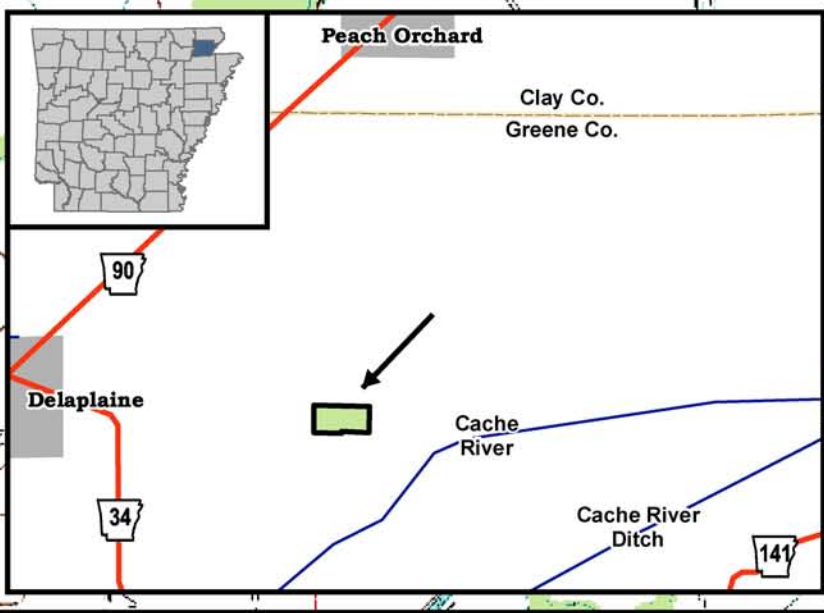

Cat Tail Marsh WMA

Greene County, Arkansas
Approx. 78 Acres

This map was created by the GIS Division of the Arkansas Game and Fish Commission. Every attempt has been made to provide accurate information about our areas. However, due to a wide range of factors, we do not guarantee the content accuracy, or completeness of this map.
FOR REFERENCE PURPOSES ONLY