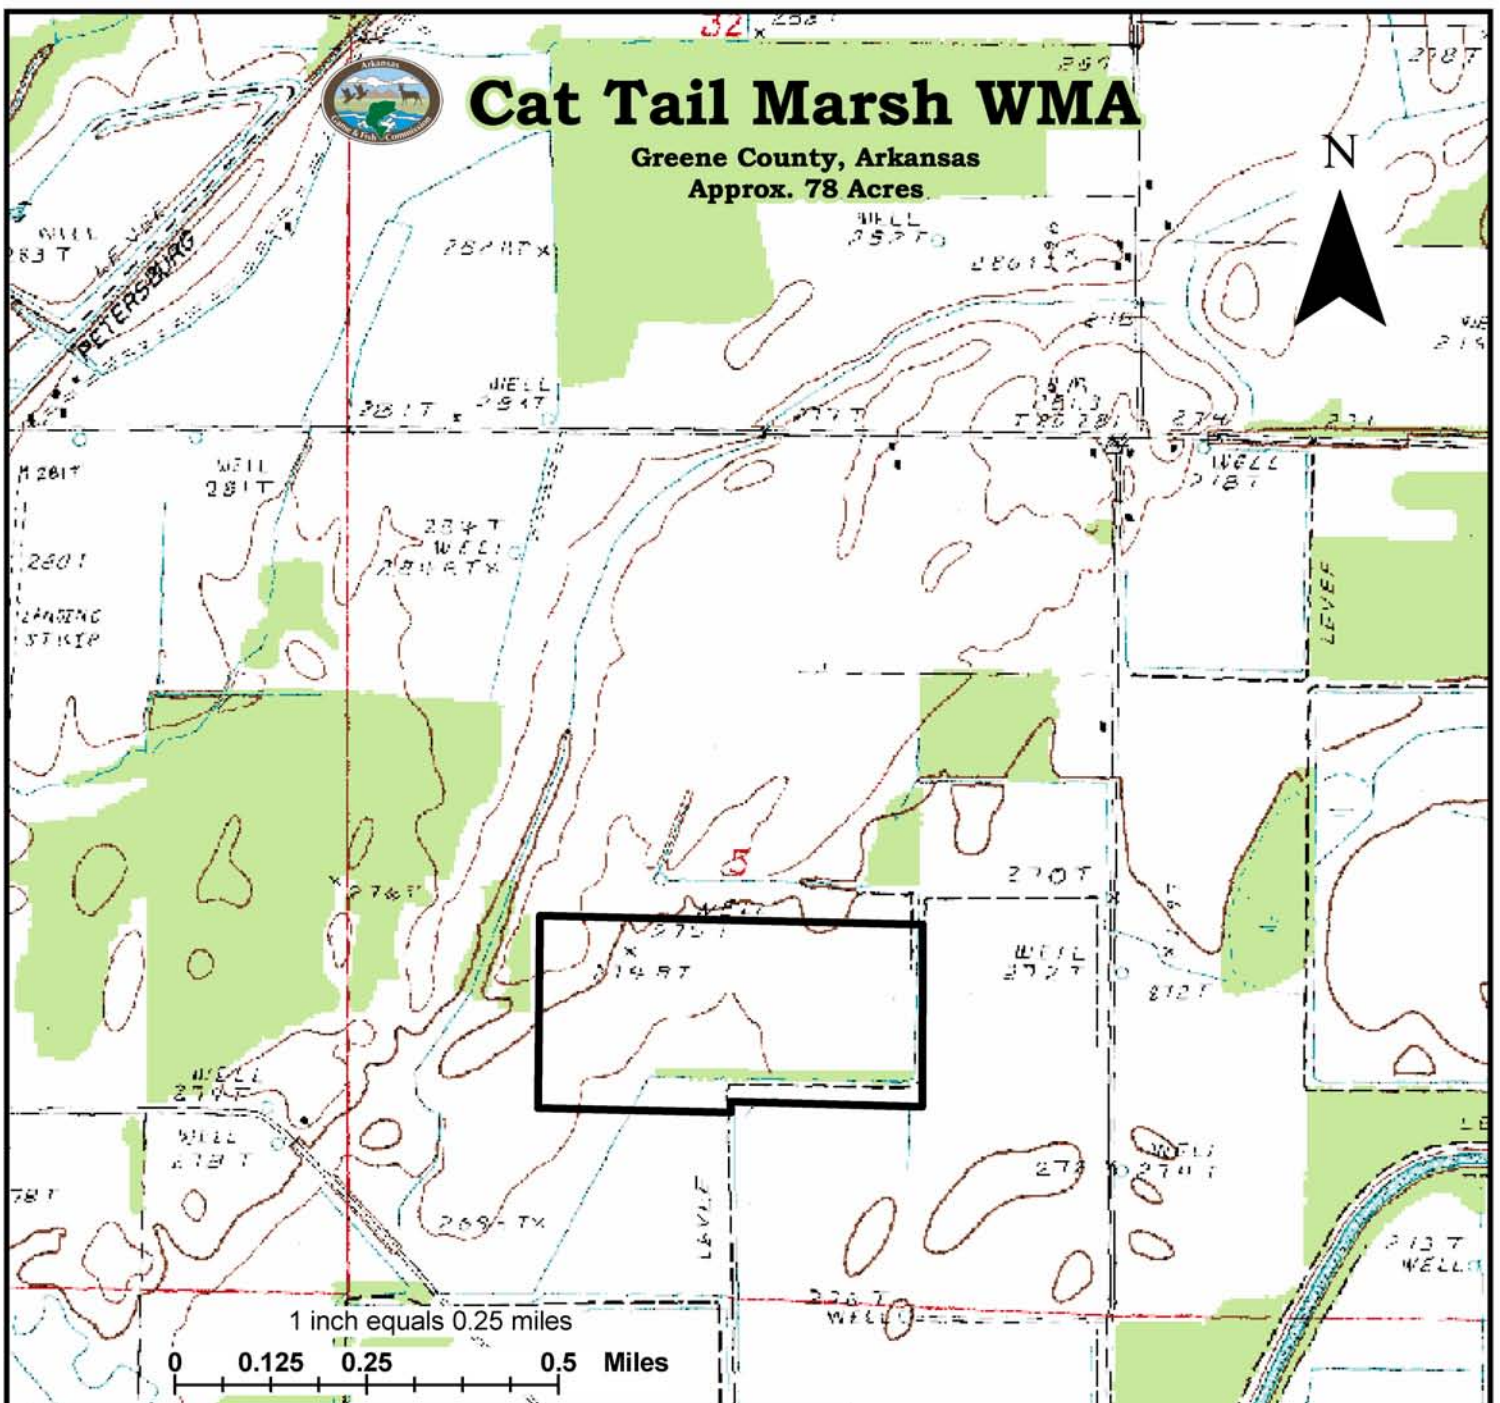

Cat Tail Marsh WMA

Greene County, Arkansas
Approx. 78 Acres

This map was created by the GIS Division of the Arkansas Game and Fish Commission. Every attempt has been made to provide accurate information about our areas. However, due to a wide range of factors, we do not guarantee the content accuracy, or completeness of this map.
FOR REFERENCE PURPOSES ONLY