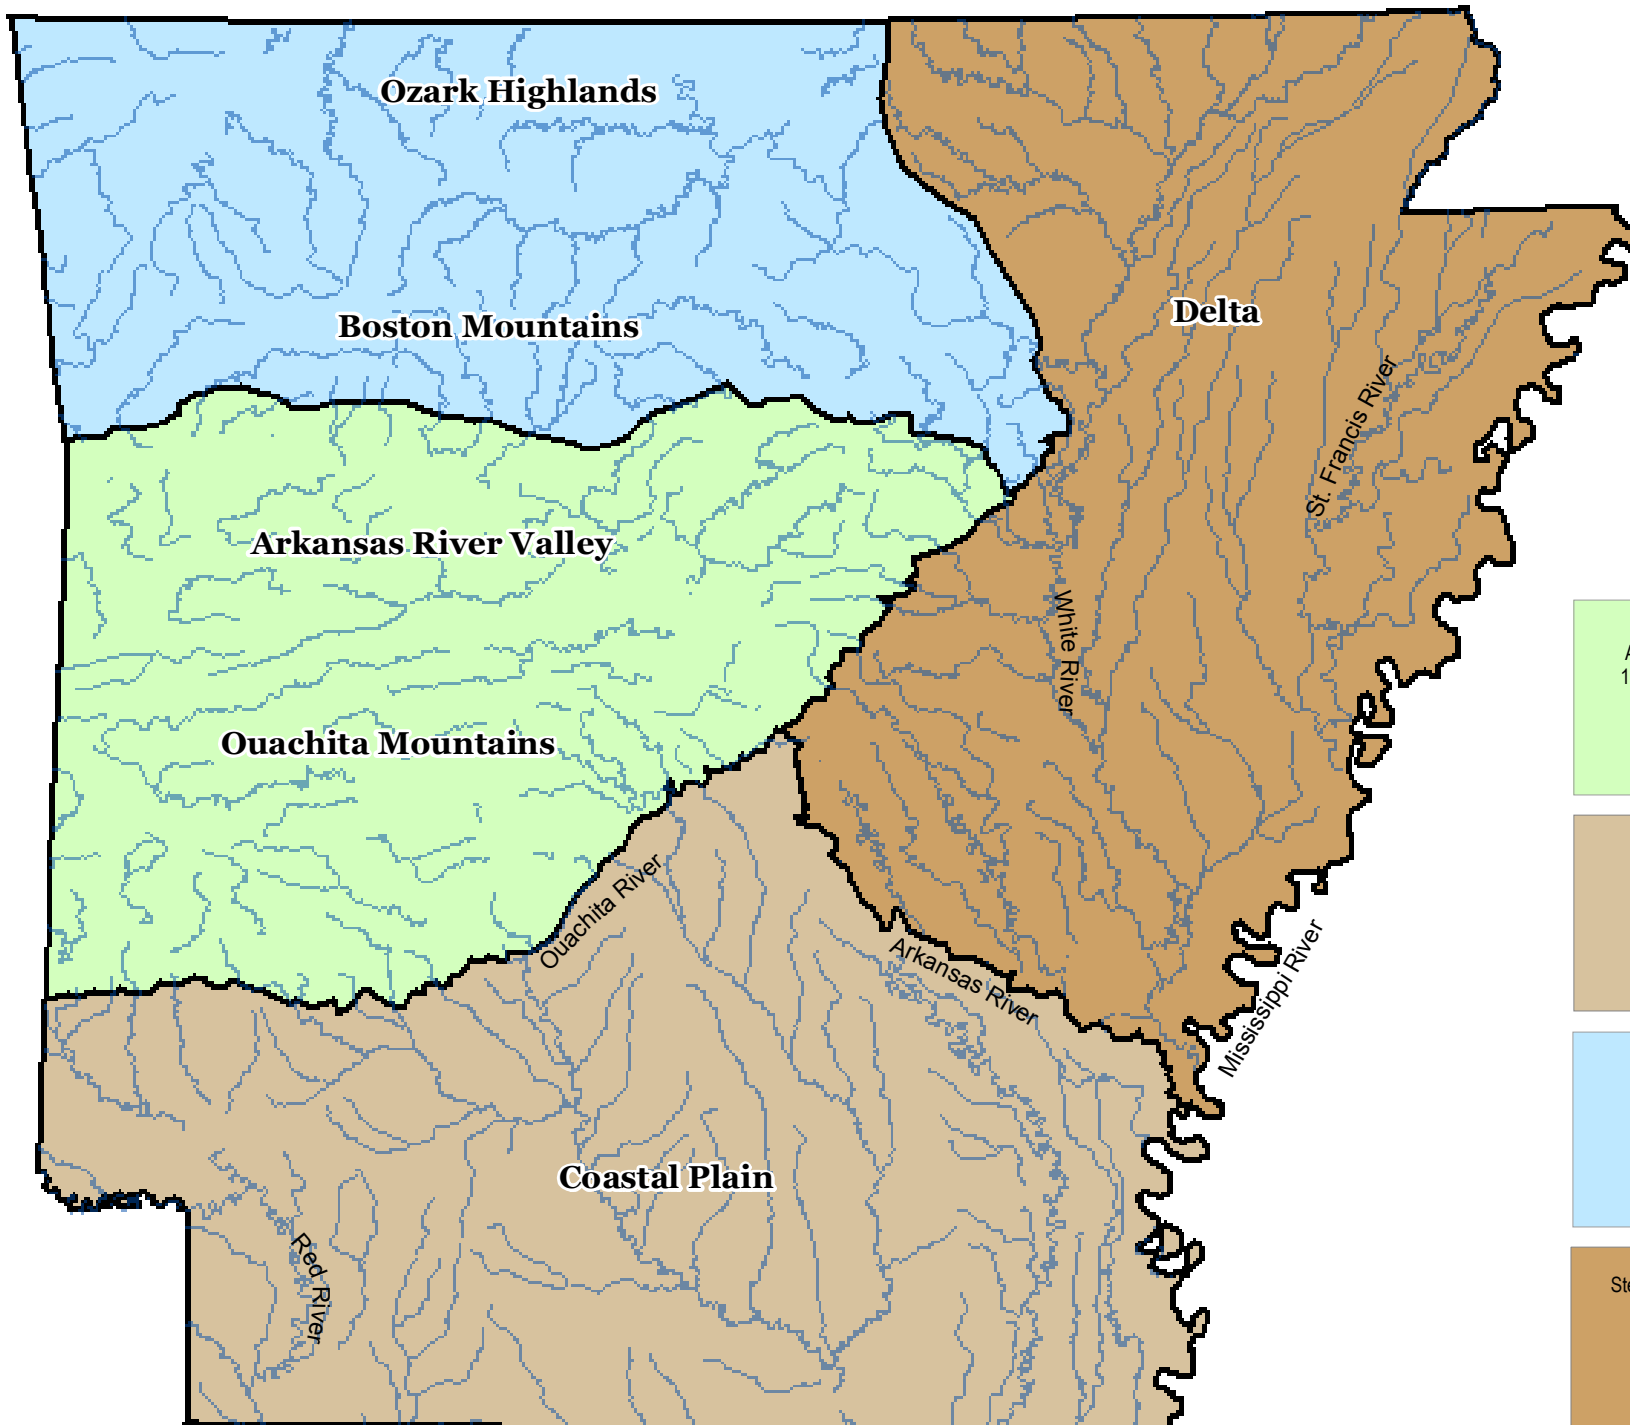

STREAM TEAM REGIONS OF ARKANSAS

Steve Filipek
Assistant Chief, Programs
2 Natural Resources Dr.
Little Rock, AR 72205
1-800-364-4263 (Toll-Free)
1-501-223-6369 (O)
1-501-223-6461 (F)
1-501-350-5825 (M)