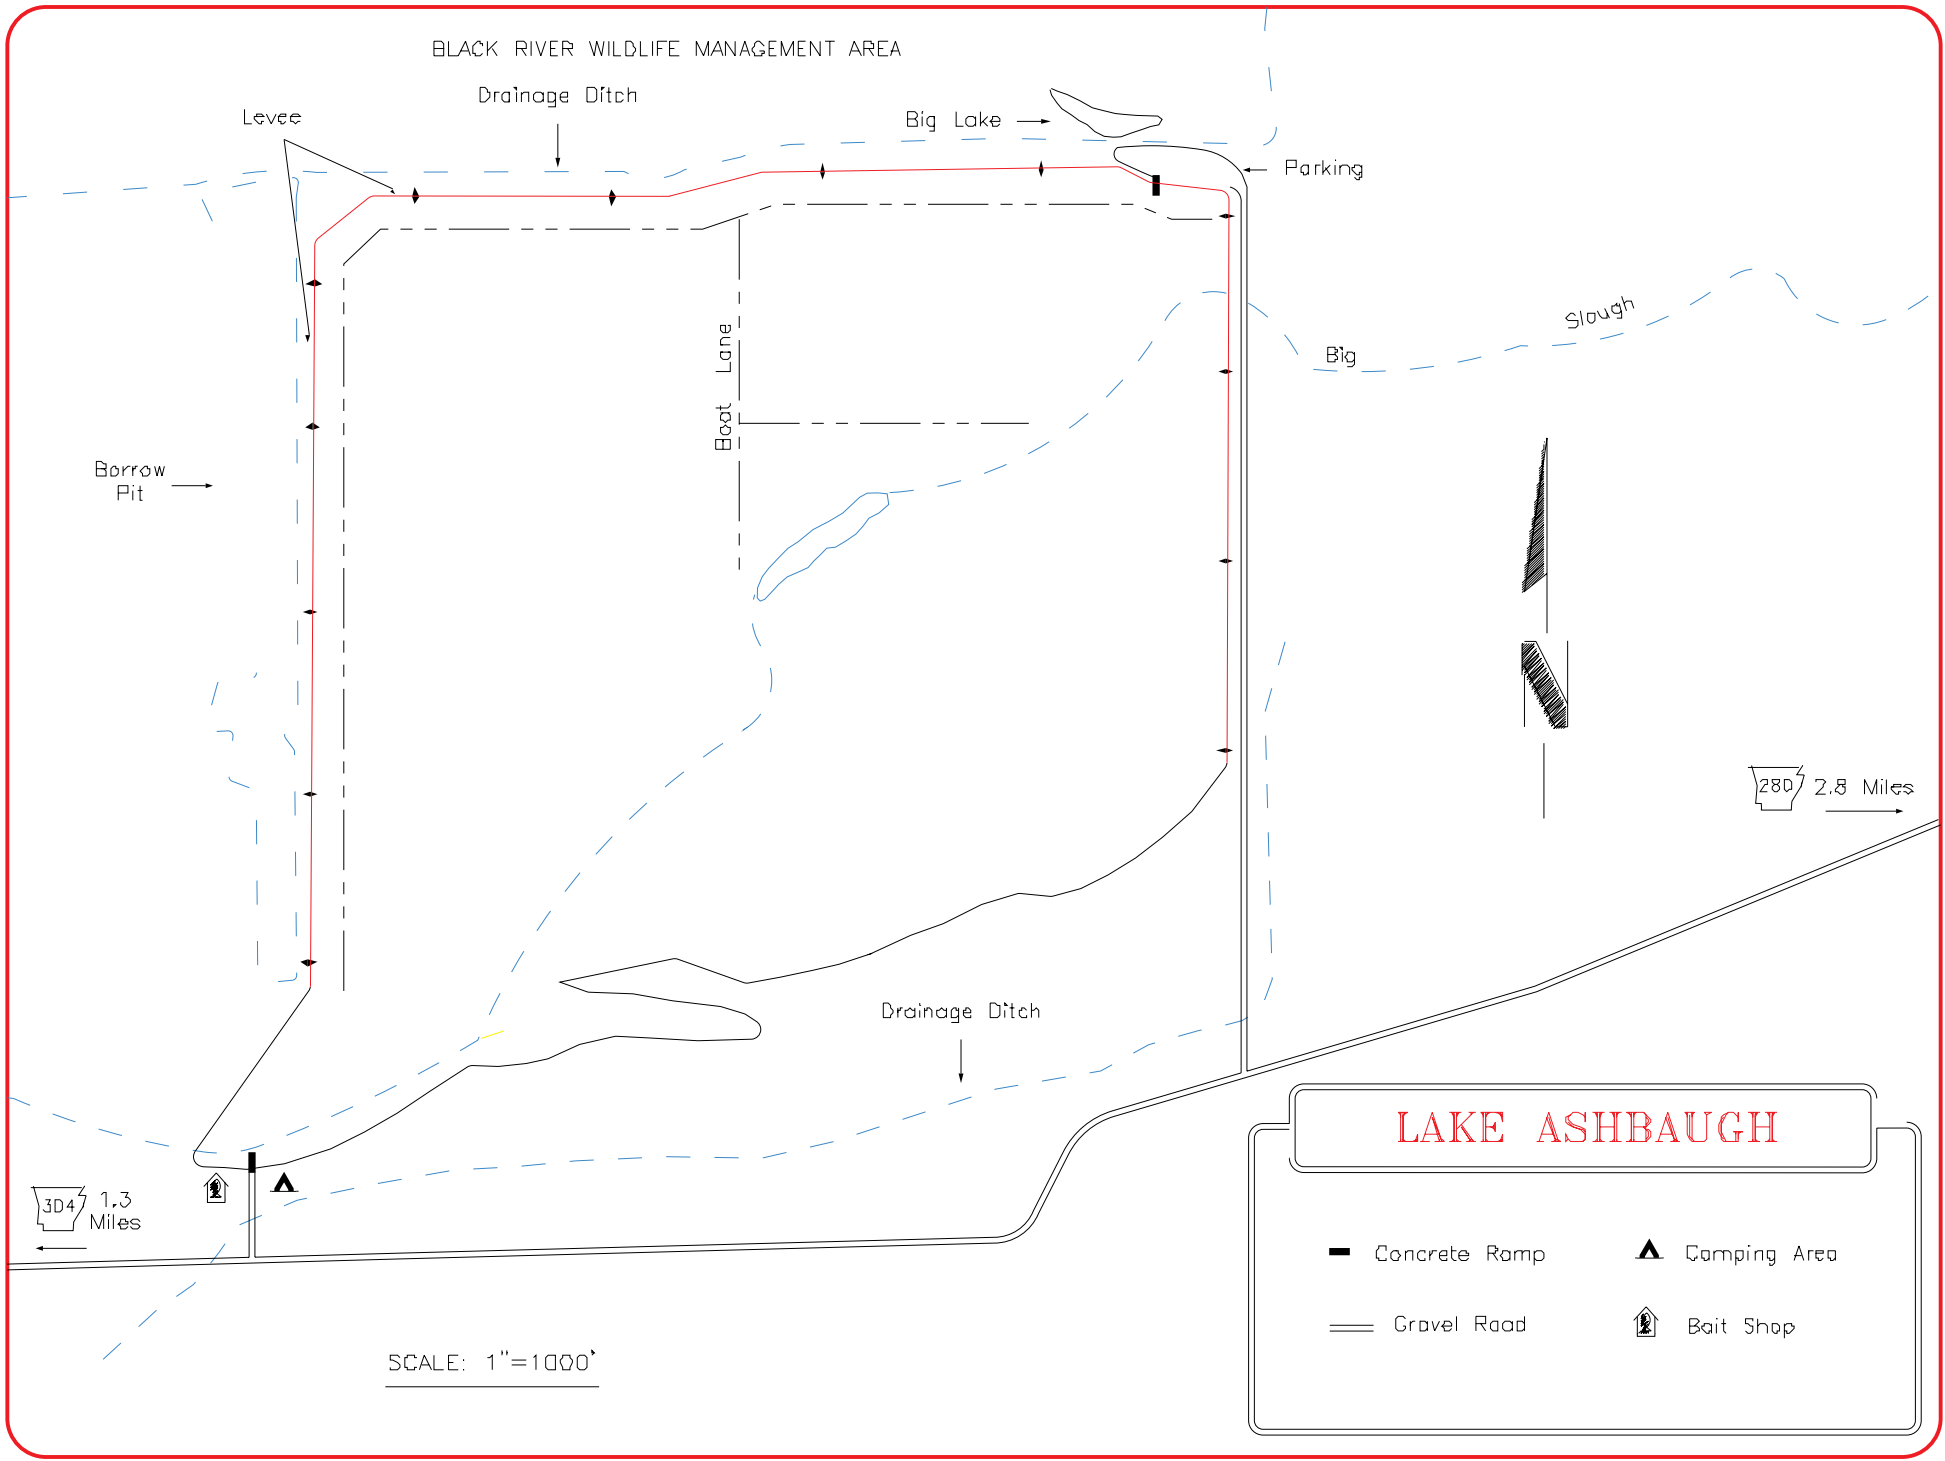

BLACK RIVER WILDLIFE MANAGEMENT AREA

LAKE ASHBAUGH

- Concrete Ramp
- Gravel Road
- ▲ Camping Area
- 🏠 Bait Shop

SCALE: 1"=1000'