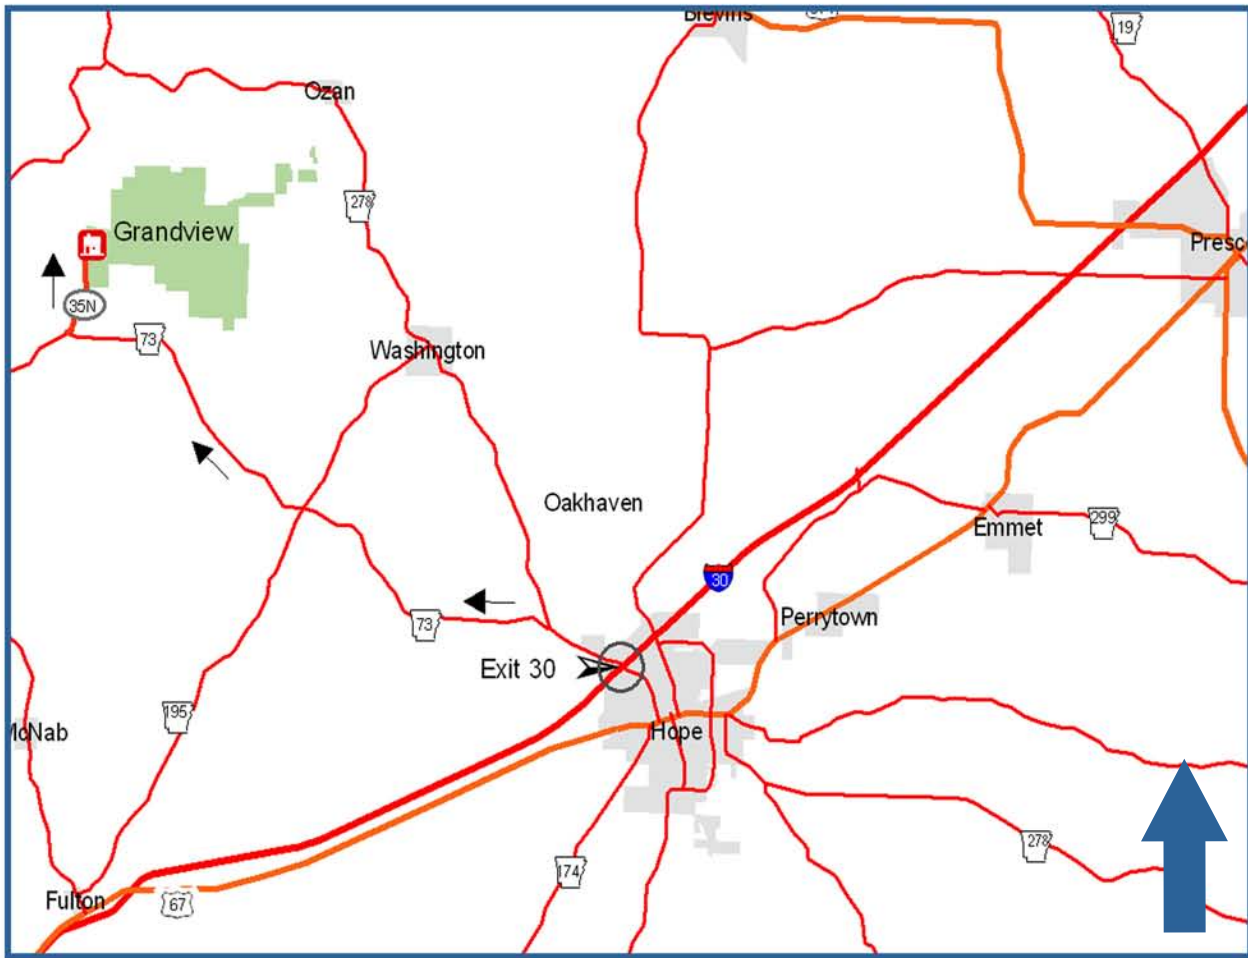

## Directions to Rick Evans Grandview Prairie Conservation Education Center

Inset 1

From Little Rock, take I-30 to the second Hope exit (Hwy. 278).  
At the light, turn right. Turn left on Hwy. 73 towards Lake Millwood.  
Travel to Columbus and turn at the second Game and Fish sign.  
It reads “Conservation Education Center” instead of “Wildlife Management Area”.  
This is County Road 35N and the office is two miles on the right.