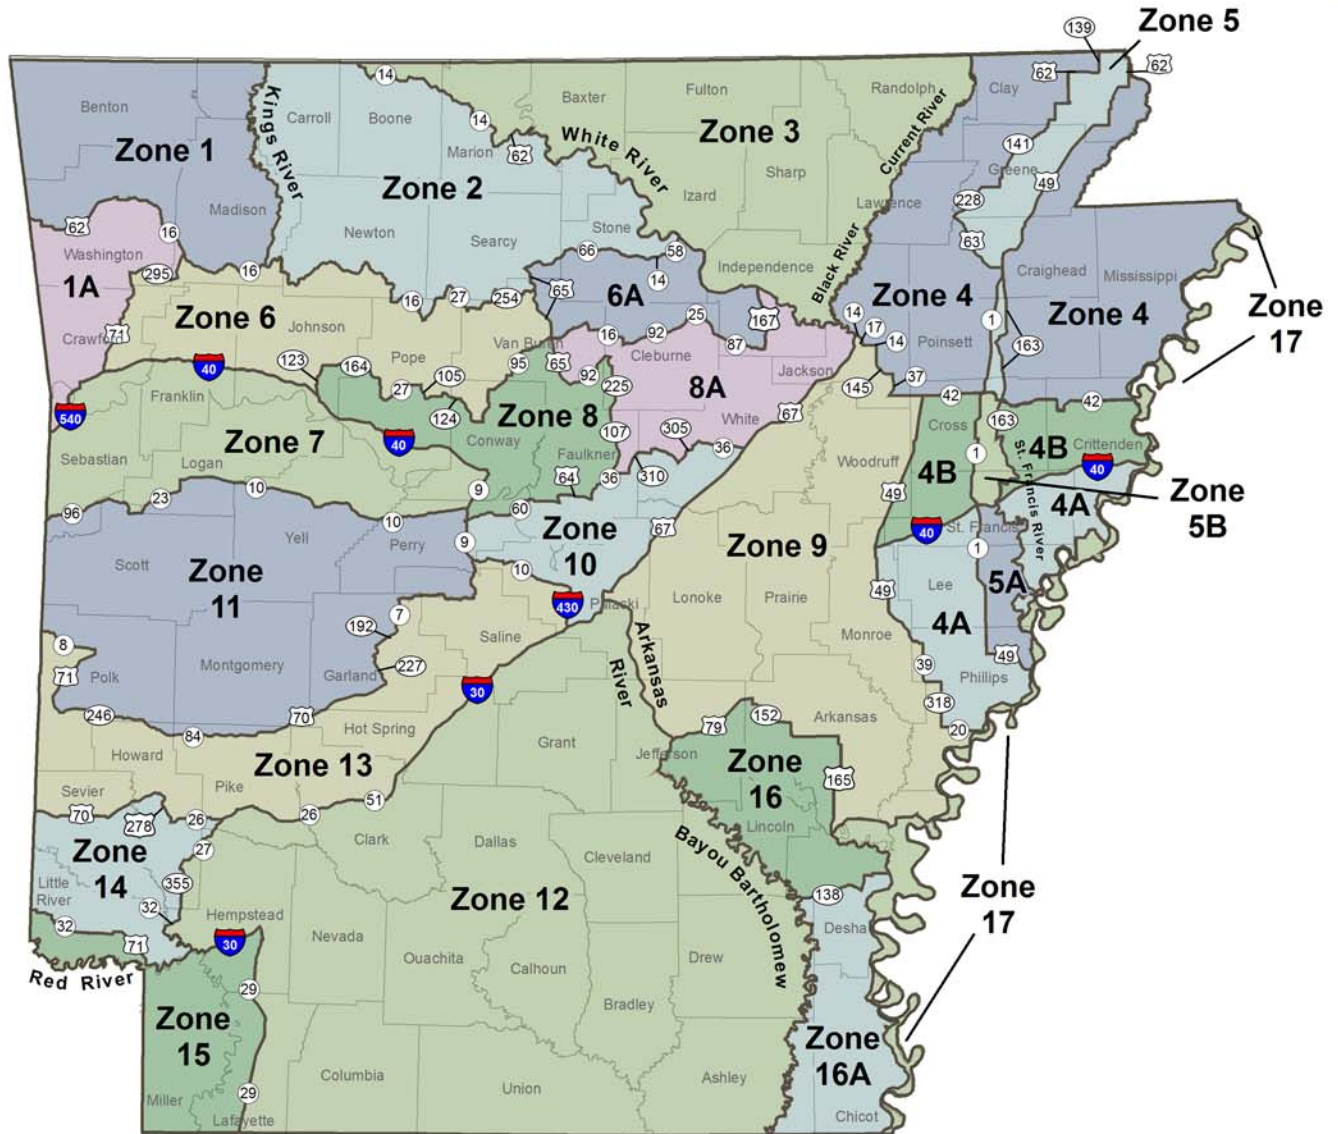

2009-10 Deer Zone Map

Arkansas Game and Fish Commission
2 Natural Resources Drive
Little Rock, Arkansas 72205
www.agfc.com
1-800-364-GAME
Wildlife Hotline: 1-800-440-1477
Stop Poaching Hotline: 1-800-482-9262