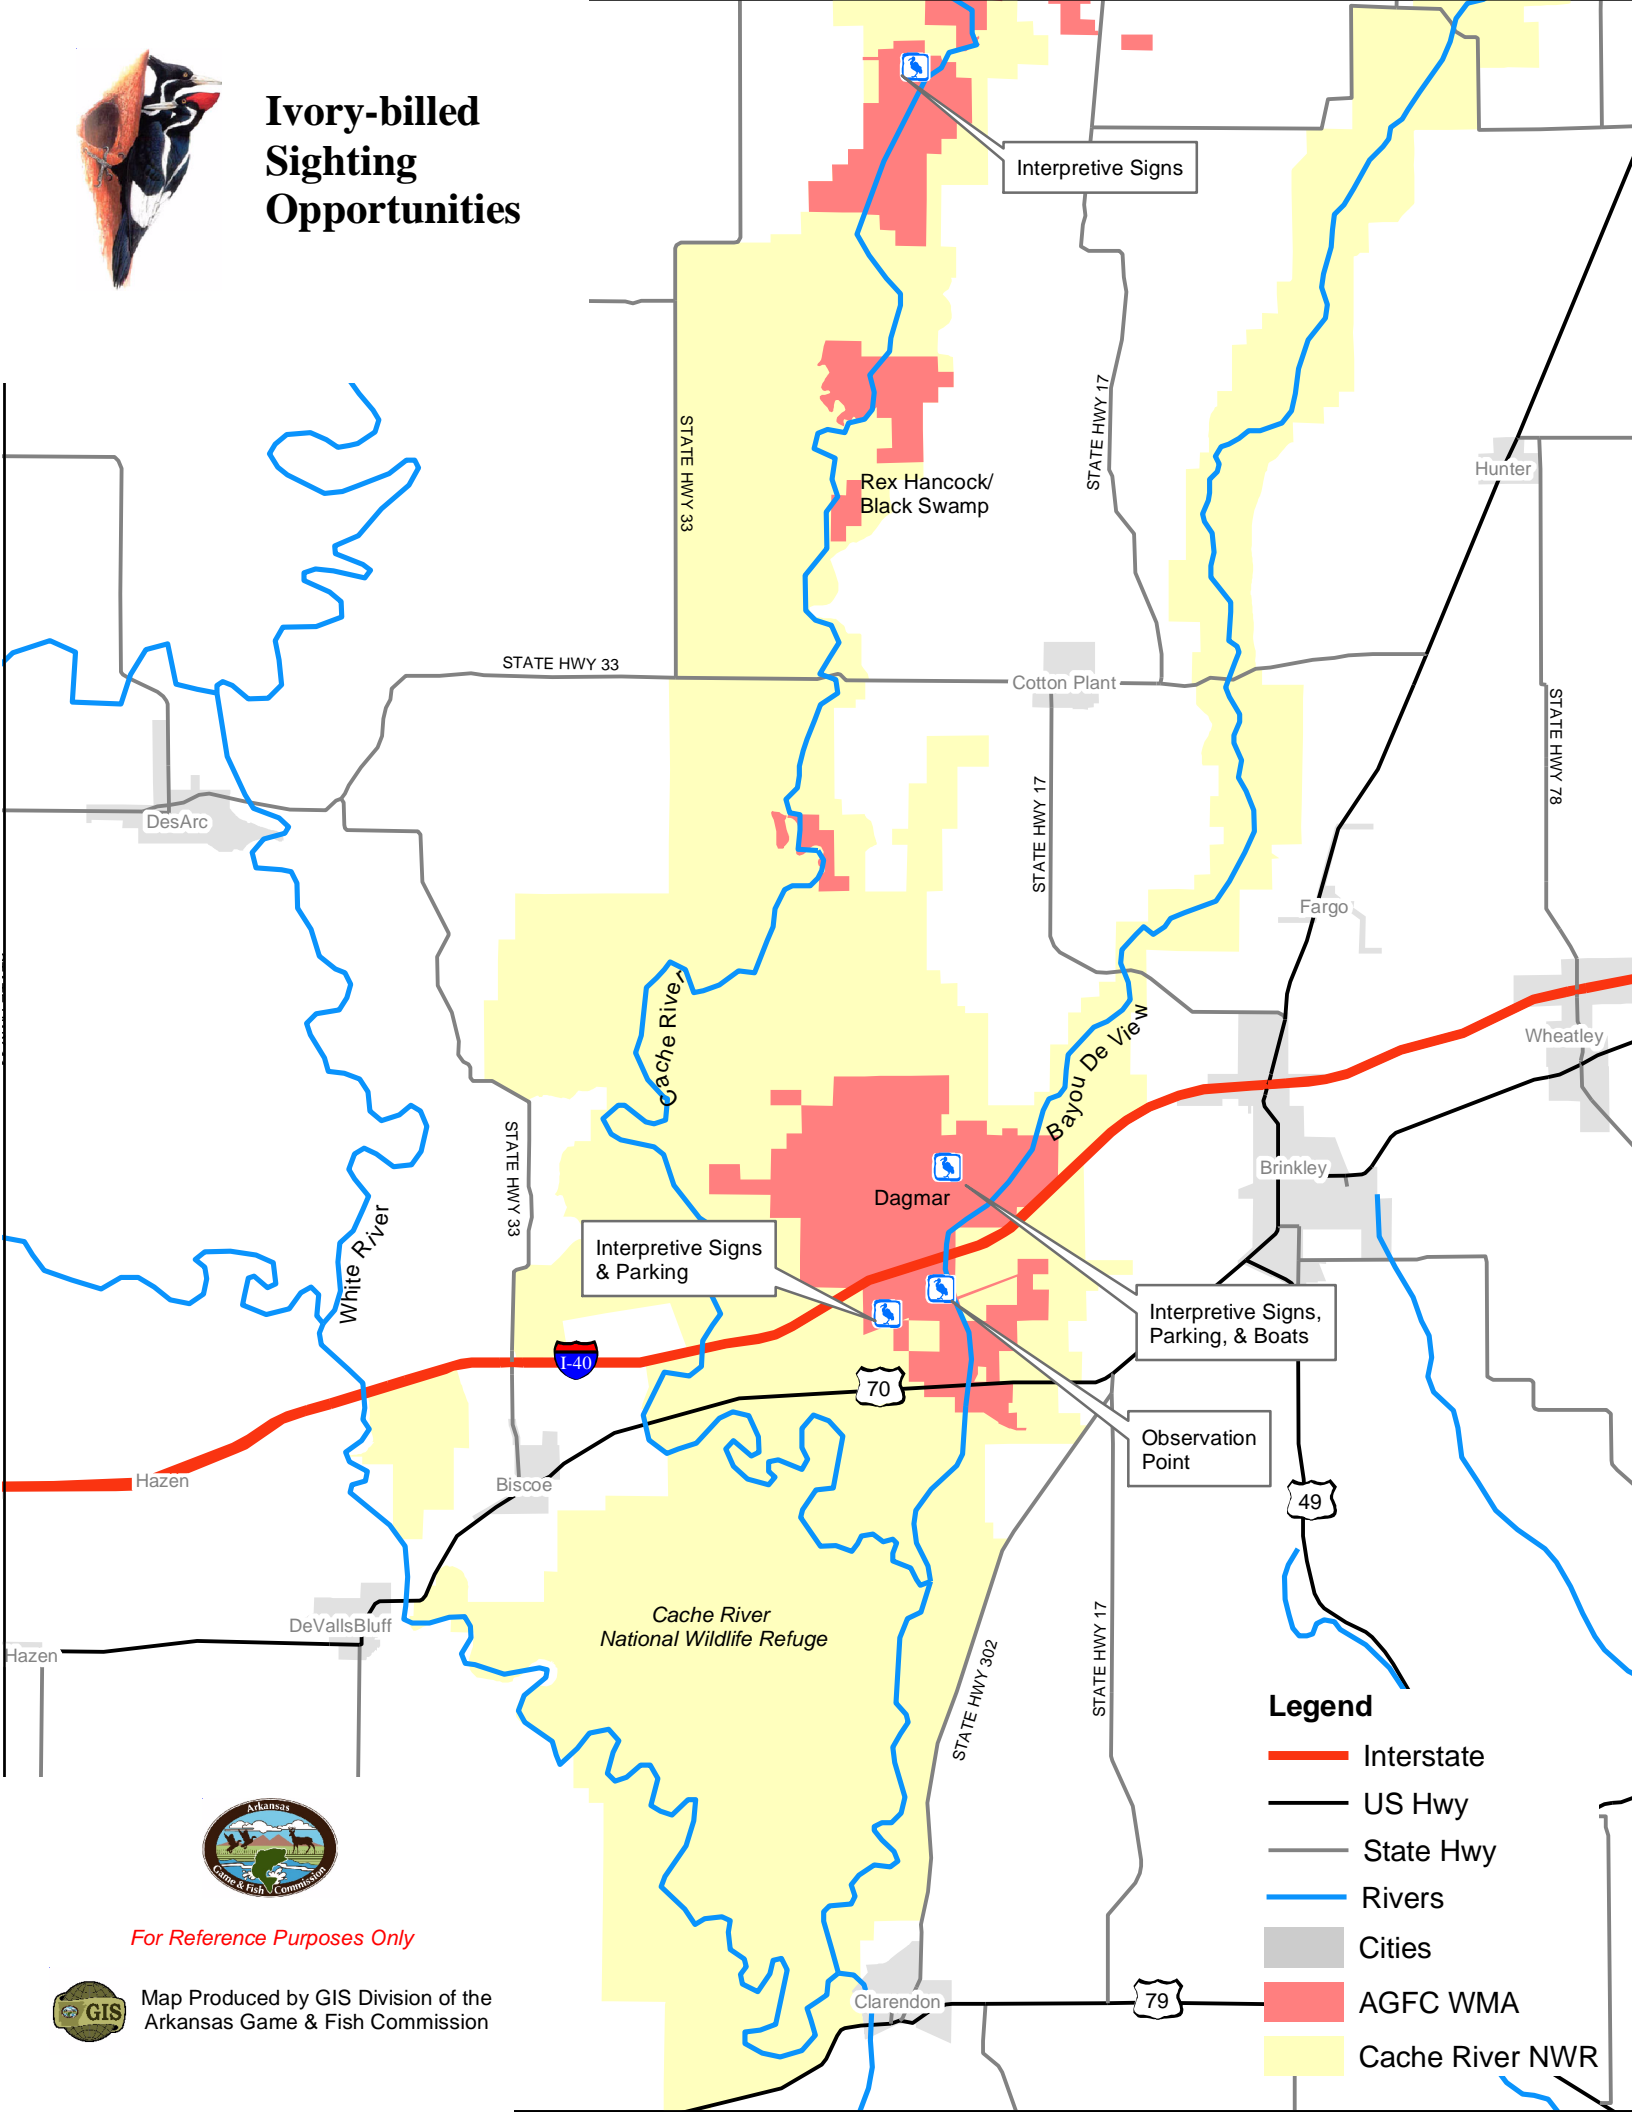

# Ivory-billed Sighting Opportunities

For Reference Purposes Only

Map Produced by GIS Division of the Arkansas Game & Fish Commission

### Legend

-  Interstate
-  US Hwy
-  State Hwy
-  Rivers
-  Cities
-  AGFC WMA
-  Cache River NWR