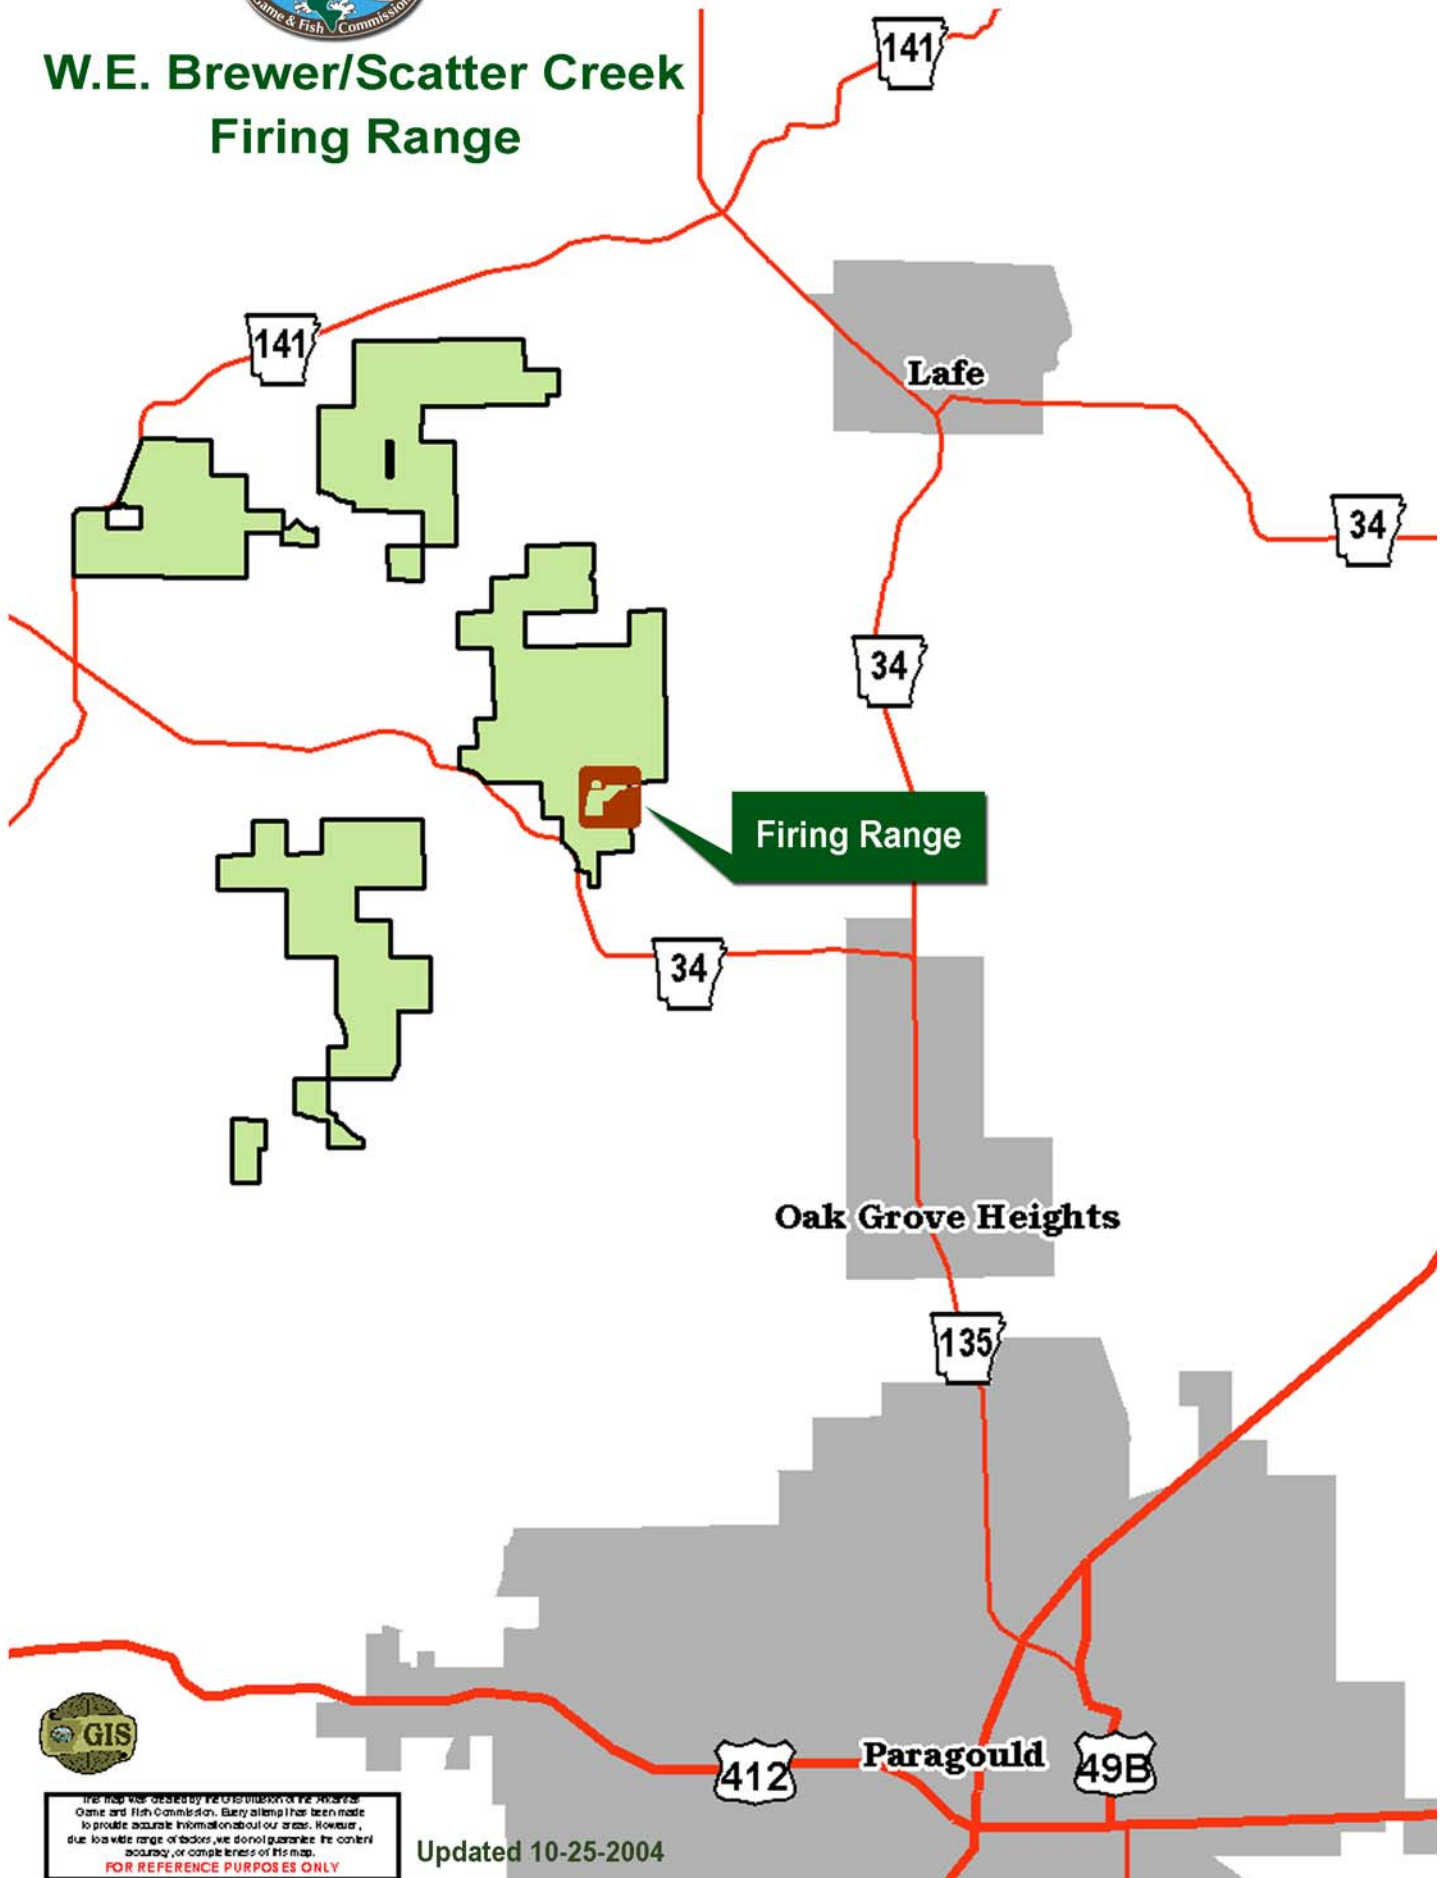

W.E. Brewer/Scatter Creek Firing Range

Updated 10-25-2004